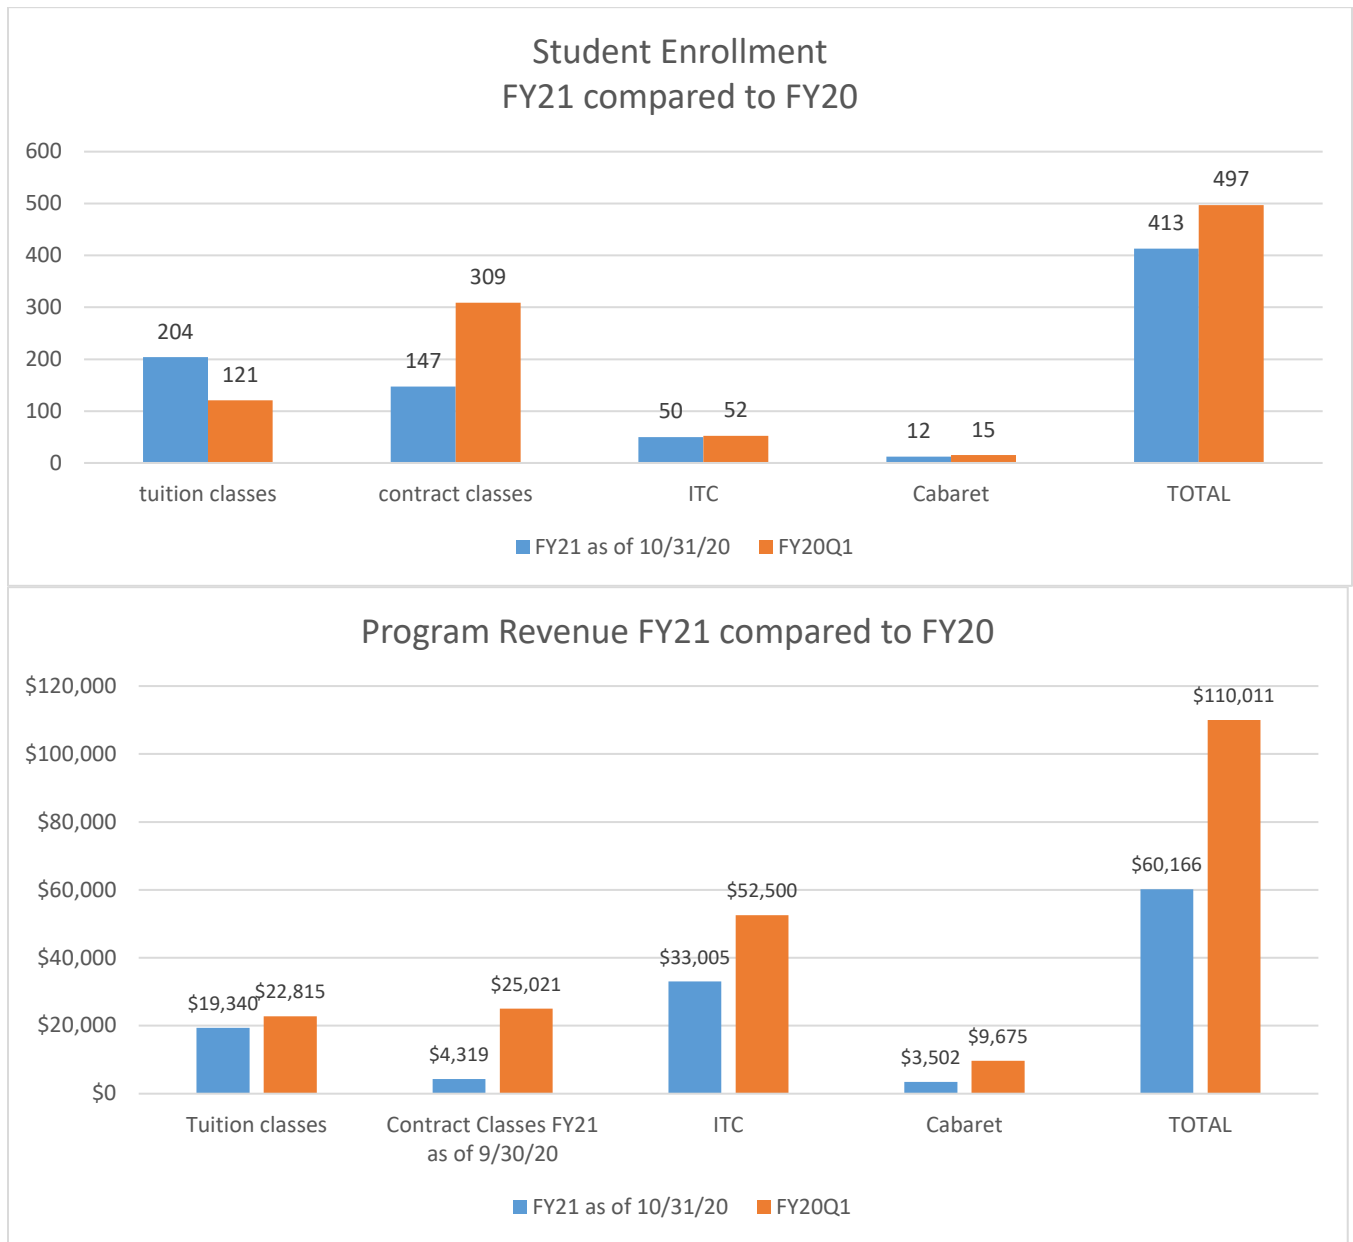

November 9, 2020

TO: Board of Directors
FROM: Heller An Shapiro
RE: Program Enrollment Update

Note: ITC/CAB now billed monthly or bi-weekly.

Scholarships funded as of 10/31/20: \$3,365 **FY20Q1:** \$2,465 36% increase

Super Social Saturday classes FY21 as of 10/31/20: 18
Super Social Saturday classes FY20 Q1: 6

Total students FY20: 1,268 (18% increase over FY19)
Tuition classes: 155 classes for 604 students (30 are new students)
 68 in-person classes for 212 students
 87 online classes for 392 students
Contract classes: 451 classes for 550 students
Inclusive Theatre Company/Cabaret: 193 rehearsals for 114 students

Total students FY21 as of 10/31/20: 413
Tuition classes: 65 classes for 204 students (7 are new students) **FY20Q1:** 122 classes for 121 students
Contract classes: 82 classes for 147 students **FY20Q1:** 312 classes for 309 students

Inclusive Theatre Company/Cabaret:
Alexandria ITC: 22 students FY20Q1: 23 students
Gaithersburg ITC: 28 students FY20Q1: 29 students
MD Fall Cabaret: 7 students FY20Q1: 9 students
VA Fall Cabaret: 5 students FY20Q1: 6 students
 Note: Silver Spring ITC auditions are held in December.