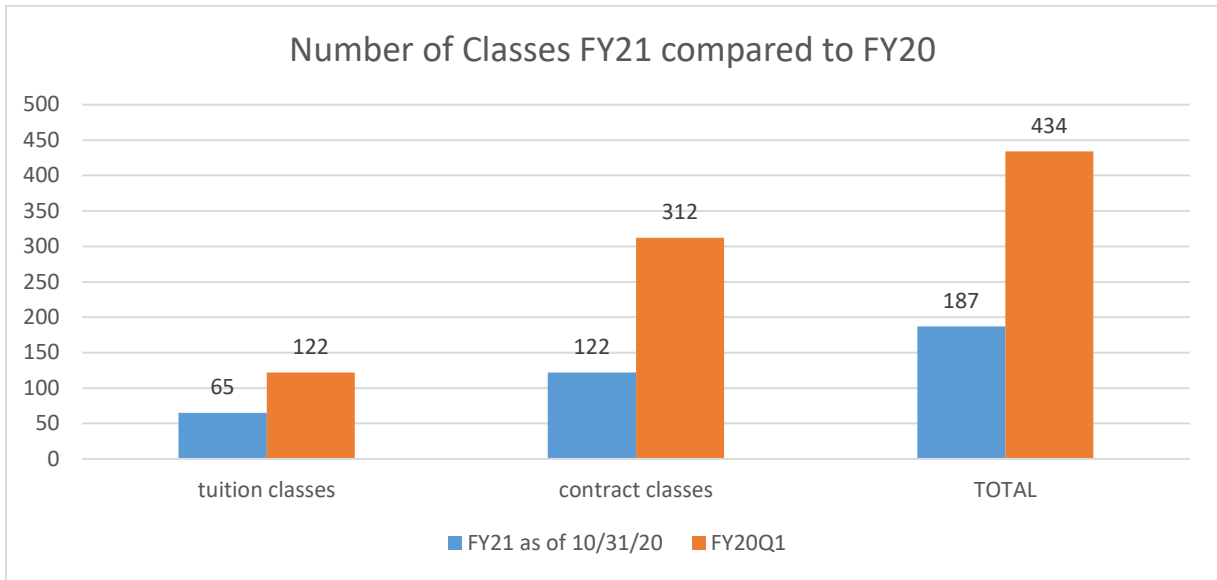

November 9, 2020

TO: Board of Directors
FROM: Heller An Shapiro
RE: Program Enrollment Update

Note: ITC/CAB now billed monthly or bi-weekly.

Scholarships funded as of 10/31/20: \$3,365 **FY20Q1:** \$2,465 36% increase

Super Social Saturday classes FY21 as of 10/31/20: 18
Super Social Saturday classes FY20 Q1: 6

Total students FY20: 1,268 (18% increase over FY19)
Tuition classes: 155 classes for 604 students (30 are new students)
 68 in-person classes for 212 students
 87 online classes for 392 students
Contract classes: 451 classes for 550 students
Inclusive Theatre Company/Cabaret: 193 rehearsals for 114 students

Total students FY21 as of 10/31/20: 413
Tuition classes: 65 classes for 204 students (7 are new students) **FY20Q1:** 122 classes for 121 students
Contract classes: 82 classes for 147 students **FY20Q1:** 312 classes for 309 students